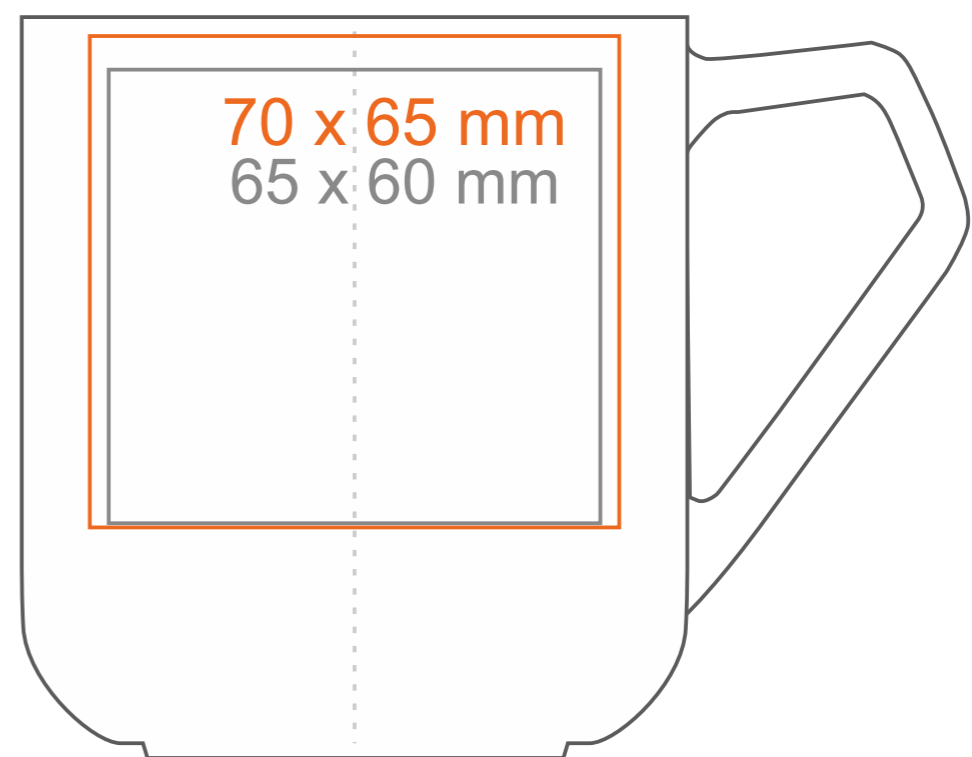

M_488 Impress

400 ml / h: 98 mm / Ø 88 mm

- Imprint on the handle
- Imprint on the inside
- Imprint on the bottom inside
- Imprint on the bottom outside

- 20 x 13 mm
- 60 x 20 mm
- Ø 40 mm
- Ø 35mm

*In the case of projects for transfer print running outside of the standard print area, please contact our sales department.