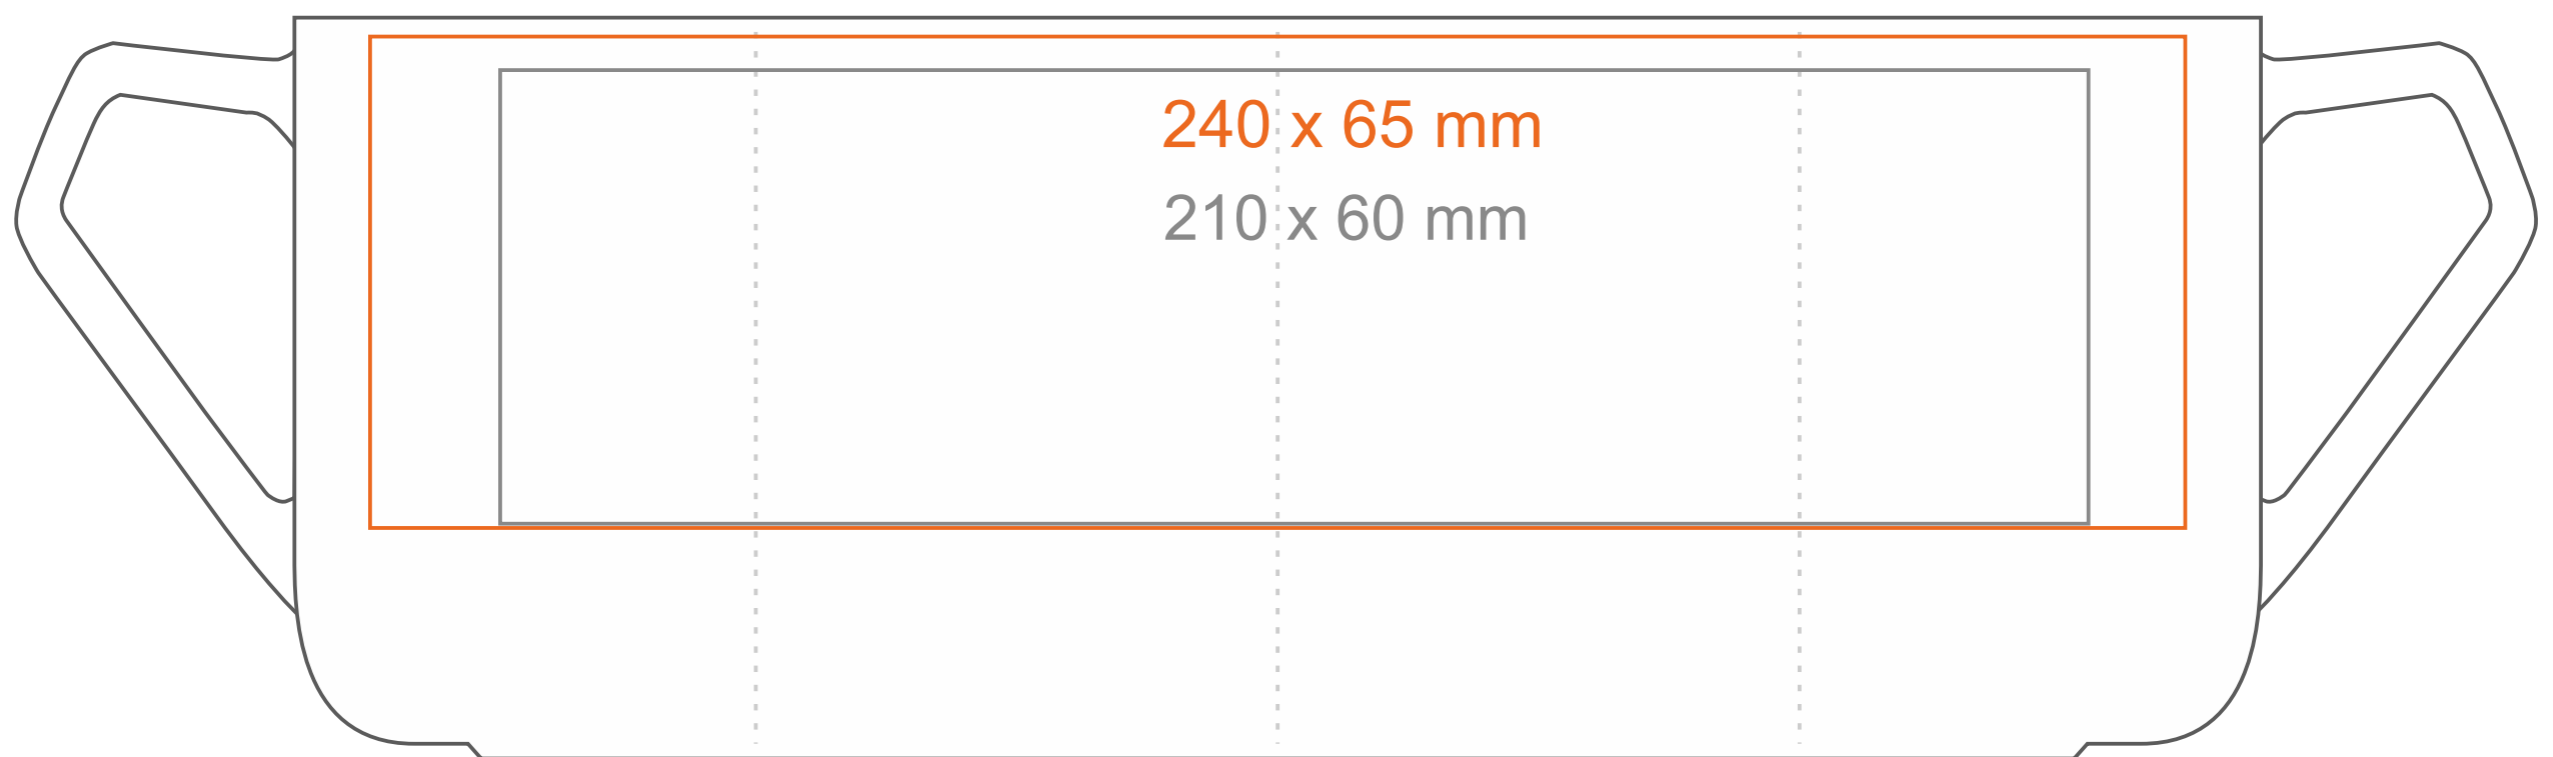

M_488 Impress

400 ml / h: 98 mm / Ø 88 mm

- Imprint on the handle
- Imprint on the inside
- Imprint on the bottom inside
- Imprint on the bottom outside

- 20 x 13 mm
- 60 x 20 mm
- Ø 40 mm
- Ø 35mm

*In the case of projects for transfer print running outside of the standard print area, please contact our sales department.

[How to prepare print material](#)

meaning

- Transfer Print
- Sensitive Touch
- Direct Print