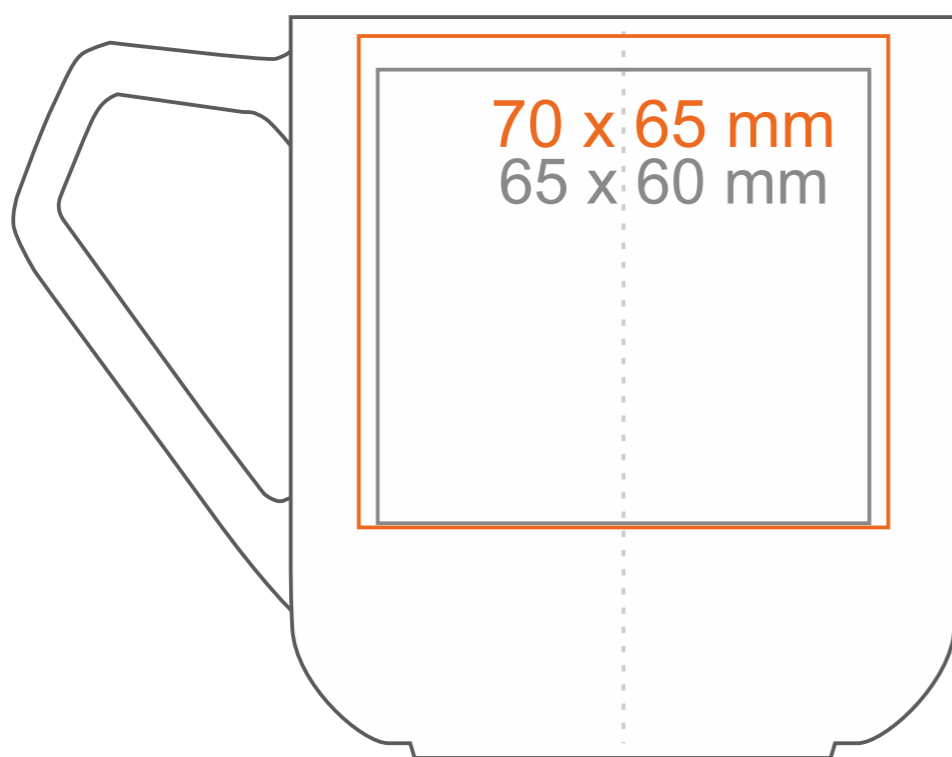

M_488 Impress

400 ml / h: 98 mm / Ø 88 mm

- Imprint on the handle
- Imprint on the inside
- Imprint on the bottom inside
- Imprint on the bottom outside

- 20 x 13 mm
- 60 x 20 mm
- Ø 40 mm
- Ø 35mm

*In the case of projects for transfer print running outside of the standard print area, please contact our sales department.

[How to prepare print material](#)

meaning

- Transfer Print
- Sensitive Touch
- Direct Print