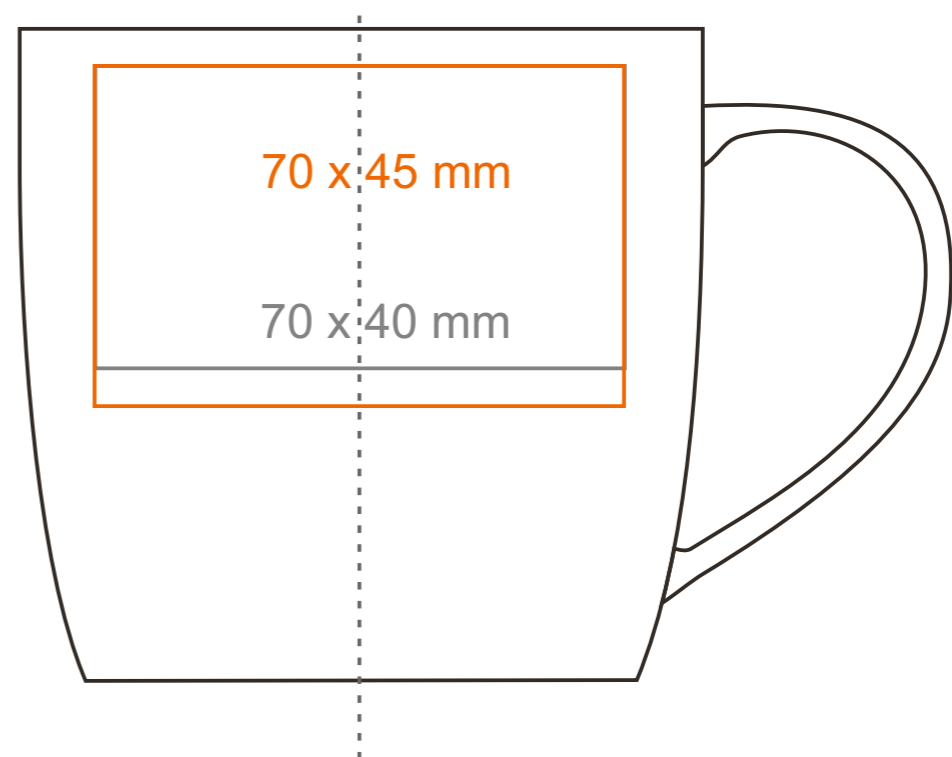

# M\_524 Handy Velvet

300 ml / h: 85 mm / Ø 90 mm

Imprint on the handle  
 Imprint on the inside  
 Imprint on the bottom inside  
 Imprint on the bottom outside

- 50 x 10 mm
- 50 x 20 mm
- Ø 40 mm
- Ø 45 mm