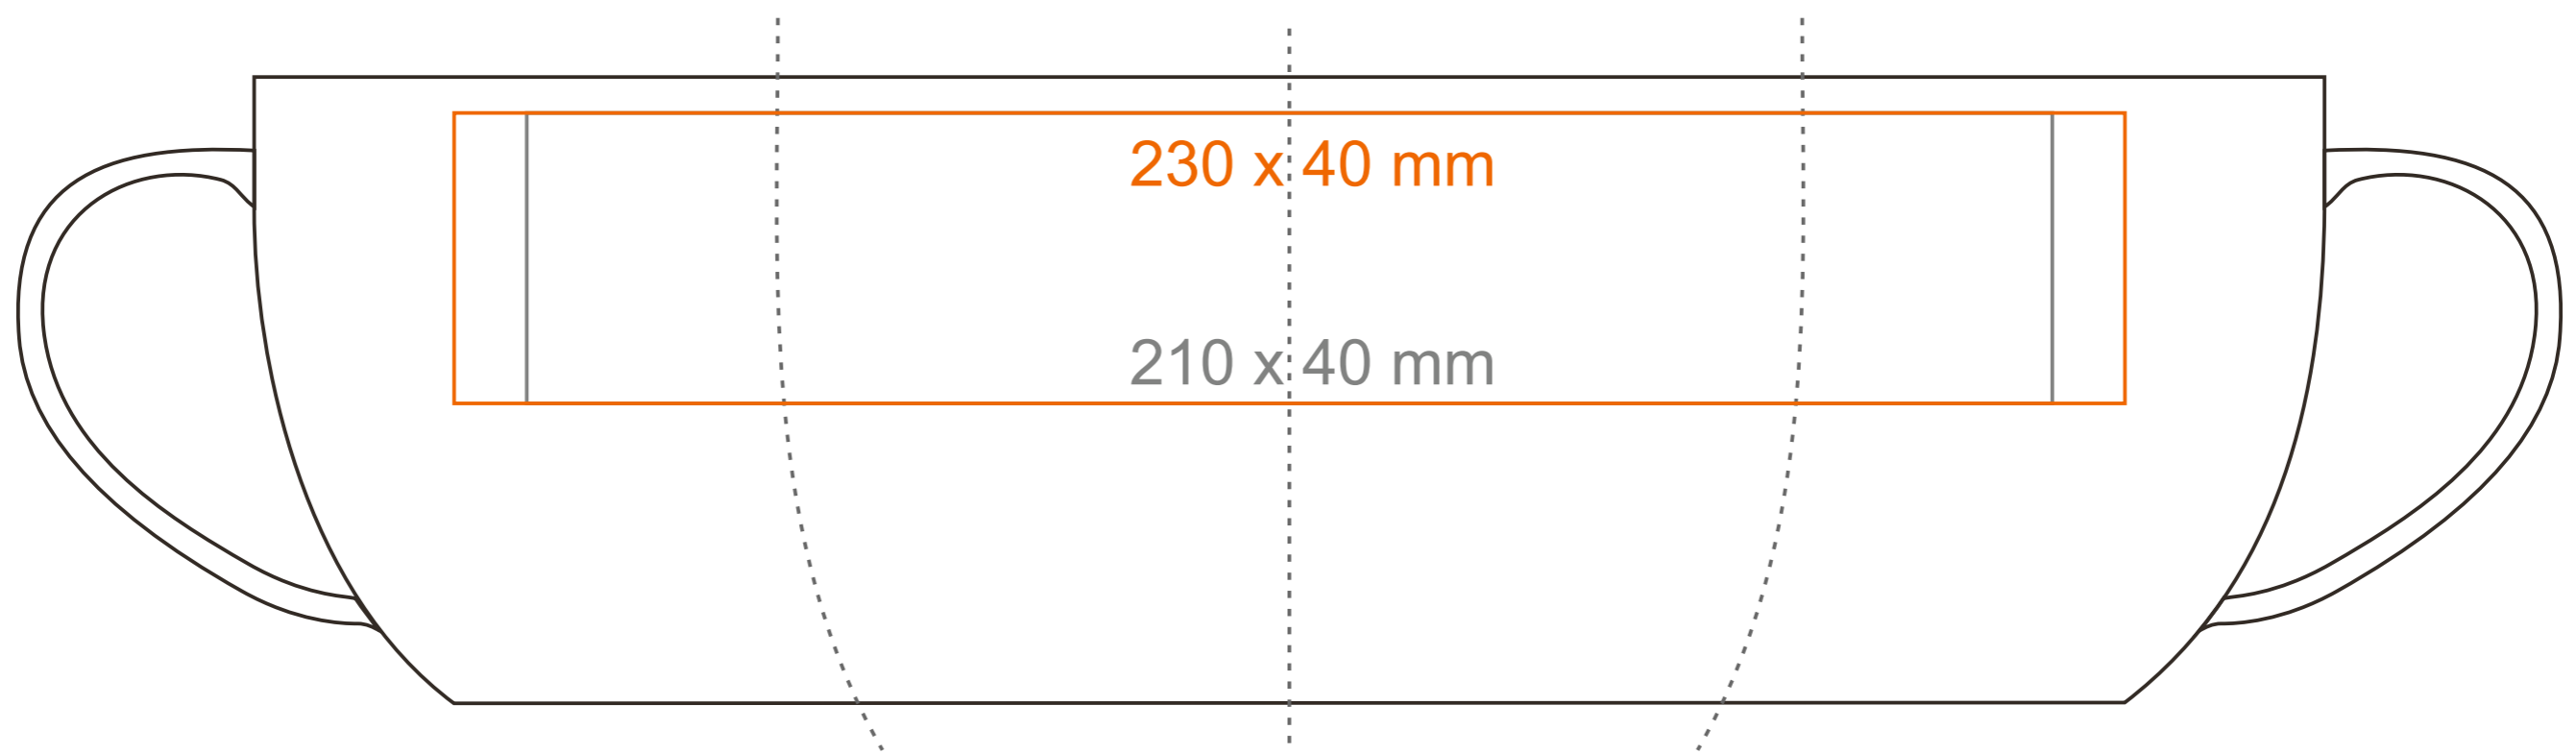

# M\_524 Handy Velvet

300 ml / h: 85 mm / Ø 90 mm

Imprint on the handle  
 Imprint on the inside  
 Imprint on the bottom inside  
 Imprint on the bottom outside

- 50 x 10 mm
- 50 x 20 mm
- Ø 40 mm
- Ø 45 mm