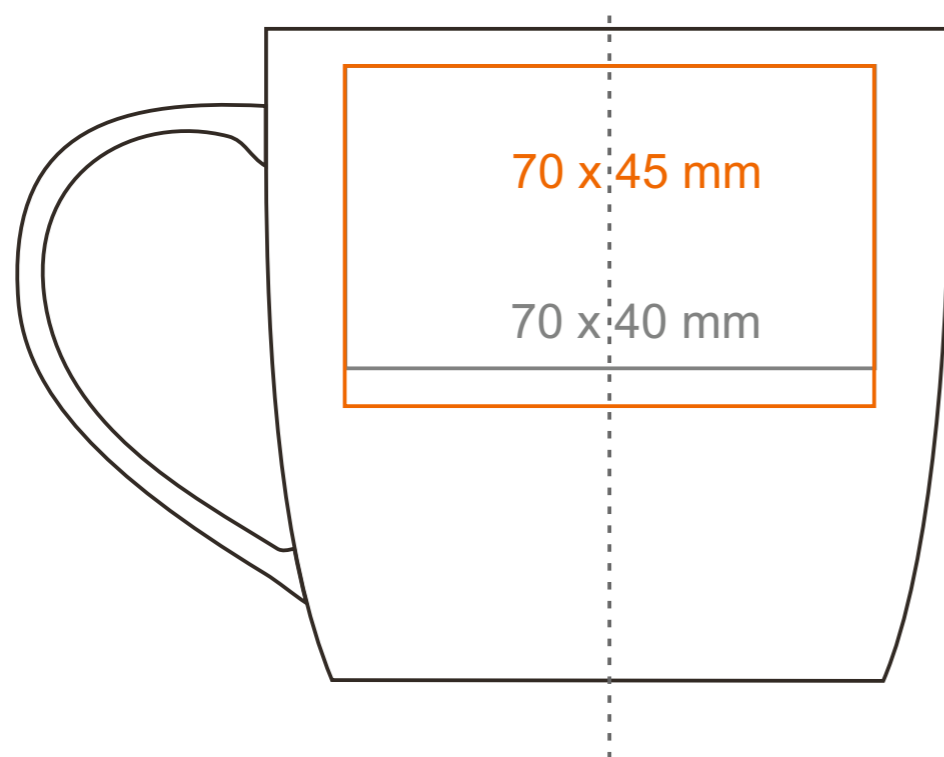

# M\_524 Handy Velvet

300 ml / h: 85 mm / Ø 90 mm

Imprint on the handle  
 Imprint on the inside  
 Imprint on the bottom inside  
 Imprint on the bottom outside

- 50 x 10 mm
- 50 x 20 mm
- Ø 40 mm
- Ø 45 mm